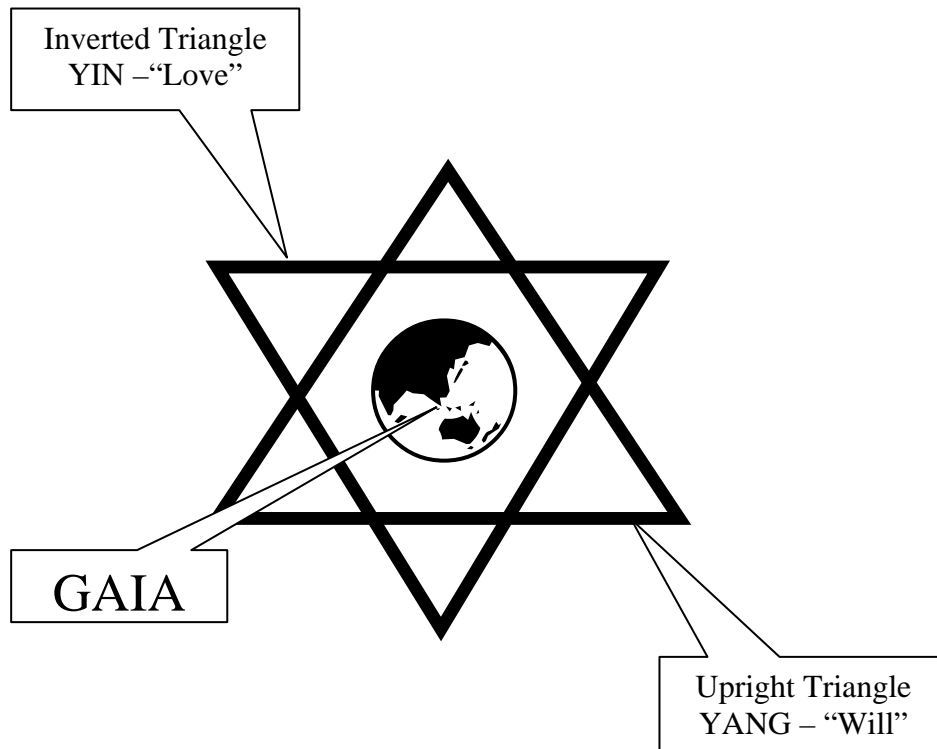

AUS11: Artificer World Service Badge (suggested)

Without religious connotations

LOVE (triangle points) – Mindfulness, Consideration, Care (interface)

WILL (triangle points) – Humility, Compassion, Grace (techne)

(Triangles to be interlaced)

“As within, so without”

or

“As below, so above”

Source: P Wildman, R Welch (01-2009).