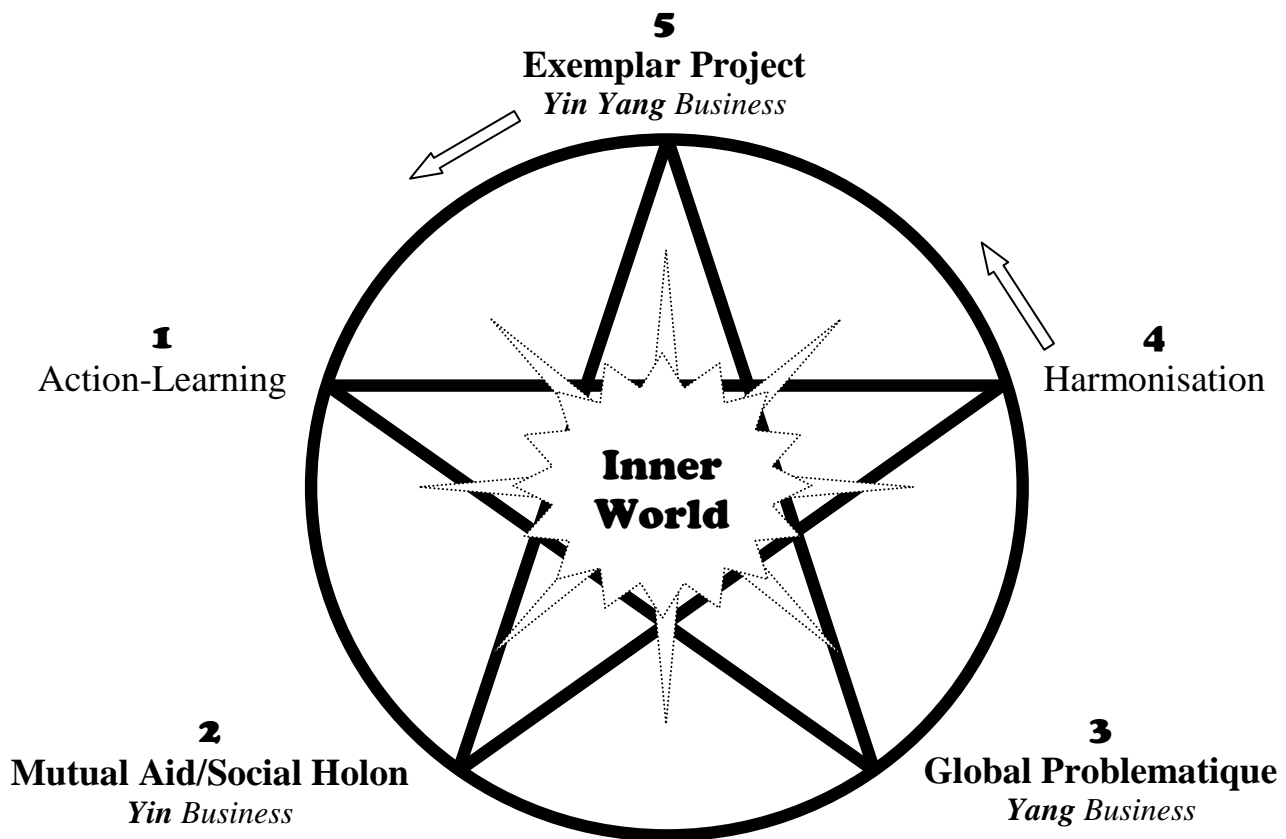

Evolving Systems Seeing Series (Pentagram Version) *System at Peace*

Please Note *The Pentagram is an archetype which has been adopted by various religions. In this case, however, it is presented without any religious connotations, in terms of worldly religions.*

Key principles of the Bush Mechanic/Artificer

At the beginning of the 1st evolutionary cycle or growth spiral the “Exemplar Project” is a concept which motivates “Action-Learning” which leads to collaboration (*Mutual Aid*) in the ordinary, everyday social arena (*Social Holon*) and then to effectively dealing with the constantly rising sustainability/conservation issues (*Global Problematique*) in their myriad of diverse forms. Thereafter the “Harmonisation” factor (*Eldership Practice*) paves the way for the manifestation of The “Exemplar Project.” It is only Eldership Practice that most effectively brings the “Exemplar Project” into grounded action. From thereon, the evolutionary cycling or growth spiraling continues from refinement to refinement ad infinity inspired by virtue of our Inner World simply being at peace with our Outer World.